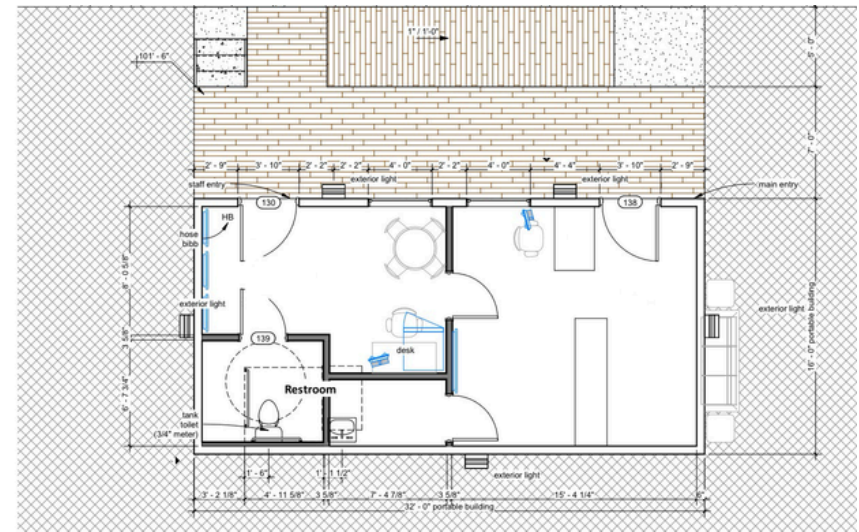

### Property Features

- Building is 512 SF
- Zoned Commercial
- 0.376 Acres
- Parking lot on property
- Optimal signage
- East and west entrance and exit