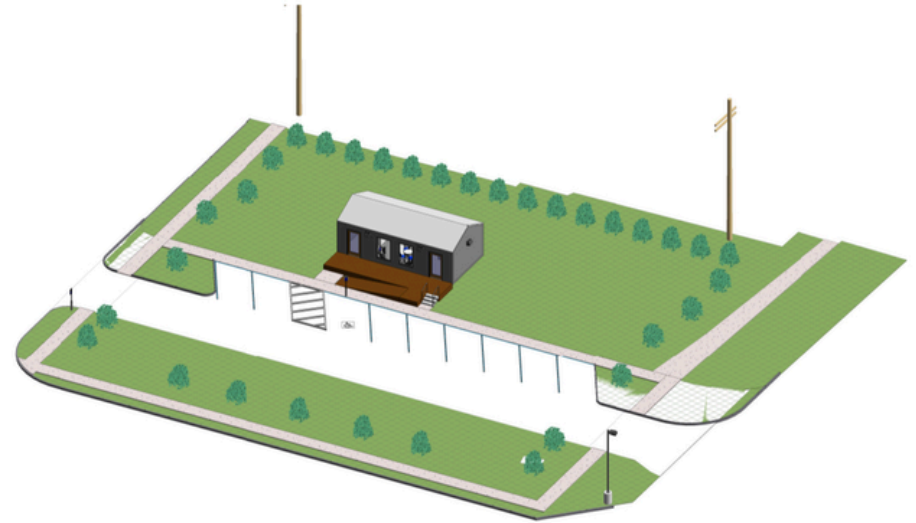

### Property Description

Located on the corner of Sunset Blvd and Oak Park Rd. Property features a parking lot with two points of ingress and egress. This property is also located near Bartlesville Municipal Airport.

### Property Features

- Building is 512 SF
- Zoned Commercial
- 0.376 Acres
- Parking lot on property
- Optimal signage
- East and west entrance and exit